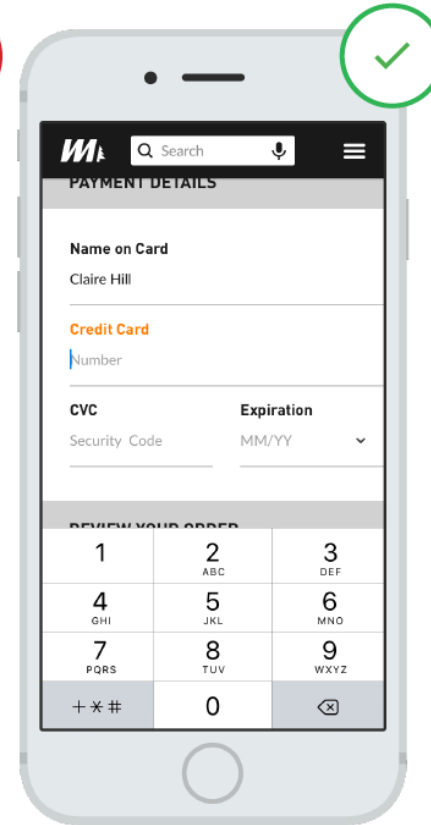

Secure Checkout

Already have an account? [Sign in >](#)

 [See order summary >](#) \$29.24

1. Billing Information

* indicates a required field

Email*

First Name* **Last Name***

Company

Street Address*
 P.O. Box

Apt., Suite, etc. **City***

State/Province* **Zip***

Country* **Phone***

[? Help](#)

Building a Seamless Checkout

Optimize for Mobile

- ❑ Minimize necessary information
- ❑ Limit length of the page
- ❑ Load correct keyboard
- ❑ Auto-fill info where possible

X The user is required to tap the number key in the keyboard to enable number entry.

✓ An appropriate numeric keyboard is automatically provided for fields that require numeric entry.

Building a Seamless Checkout

Allow Guest Checkout

- ❑ 25% of abandon carts result from forced registration
- ❑ If you offer both a guest checkout and a login screen, keep the options and click-points limited

Jackson & Perkins.

Secure Checkout