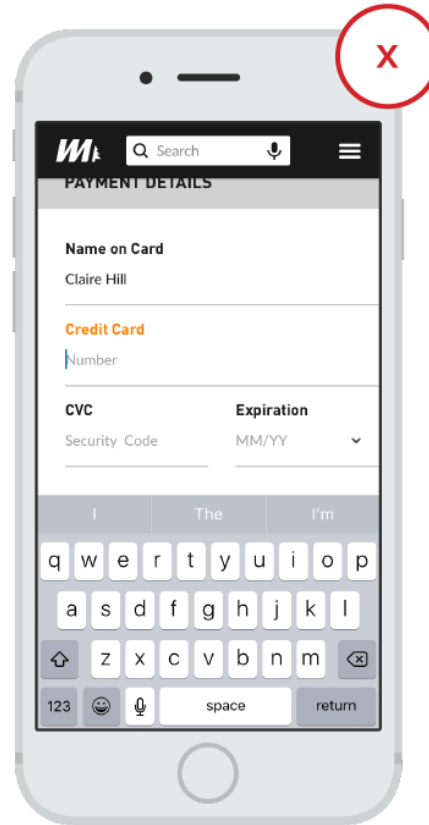

Secure Checkout

Already have an account? [Sign in >](#)

 [See order summary >](#) \$29.24

1. Billing Information

* indicates a required field

Email*

First Name* **Last Name***

Company

Street Address*
 P.O. Box

Apt., Suite, etc. **City***

State/Province* **Zip***

Country* **Phone***

[? Help](#)

Building a Seamless Checkout

Optimize for Mobile

- ❑ Minimize necessary information
- ❑ Limit length of the page
- ❑ Load correct keyboard
- ❑ Auto-fill info where possible

X The user is required to tap the number key in the keyboard to enable number entry.

✓ An appropriate numeric keyboard is automatically provided for fields that require numeric entry.

Building a Seamless Checkout